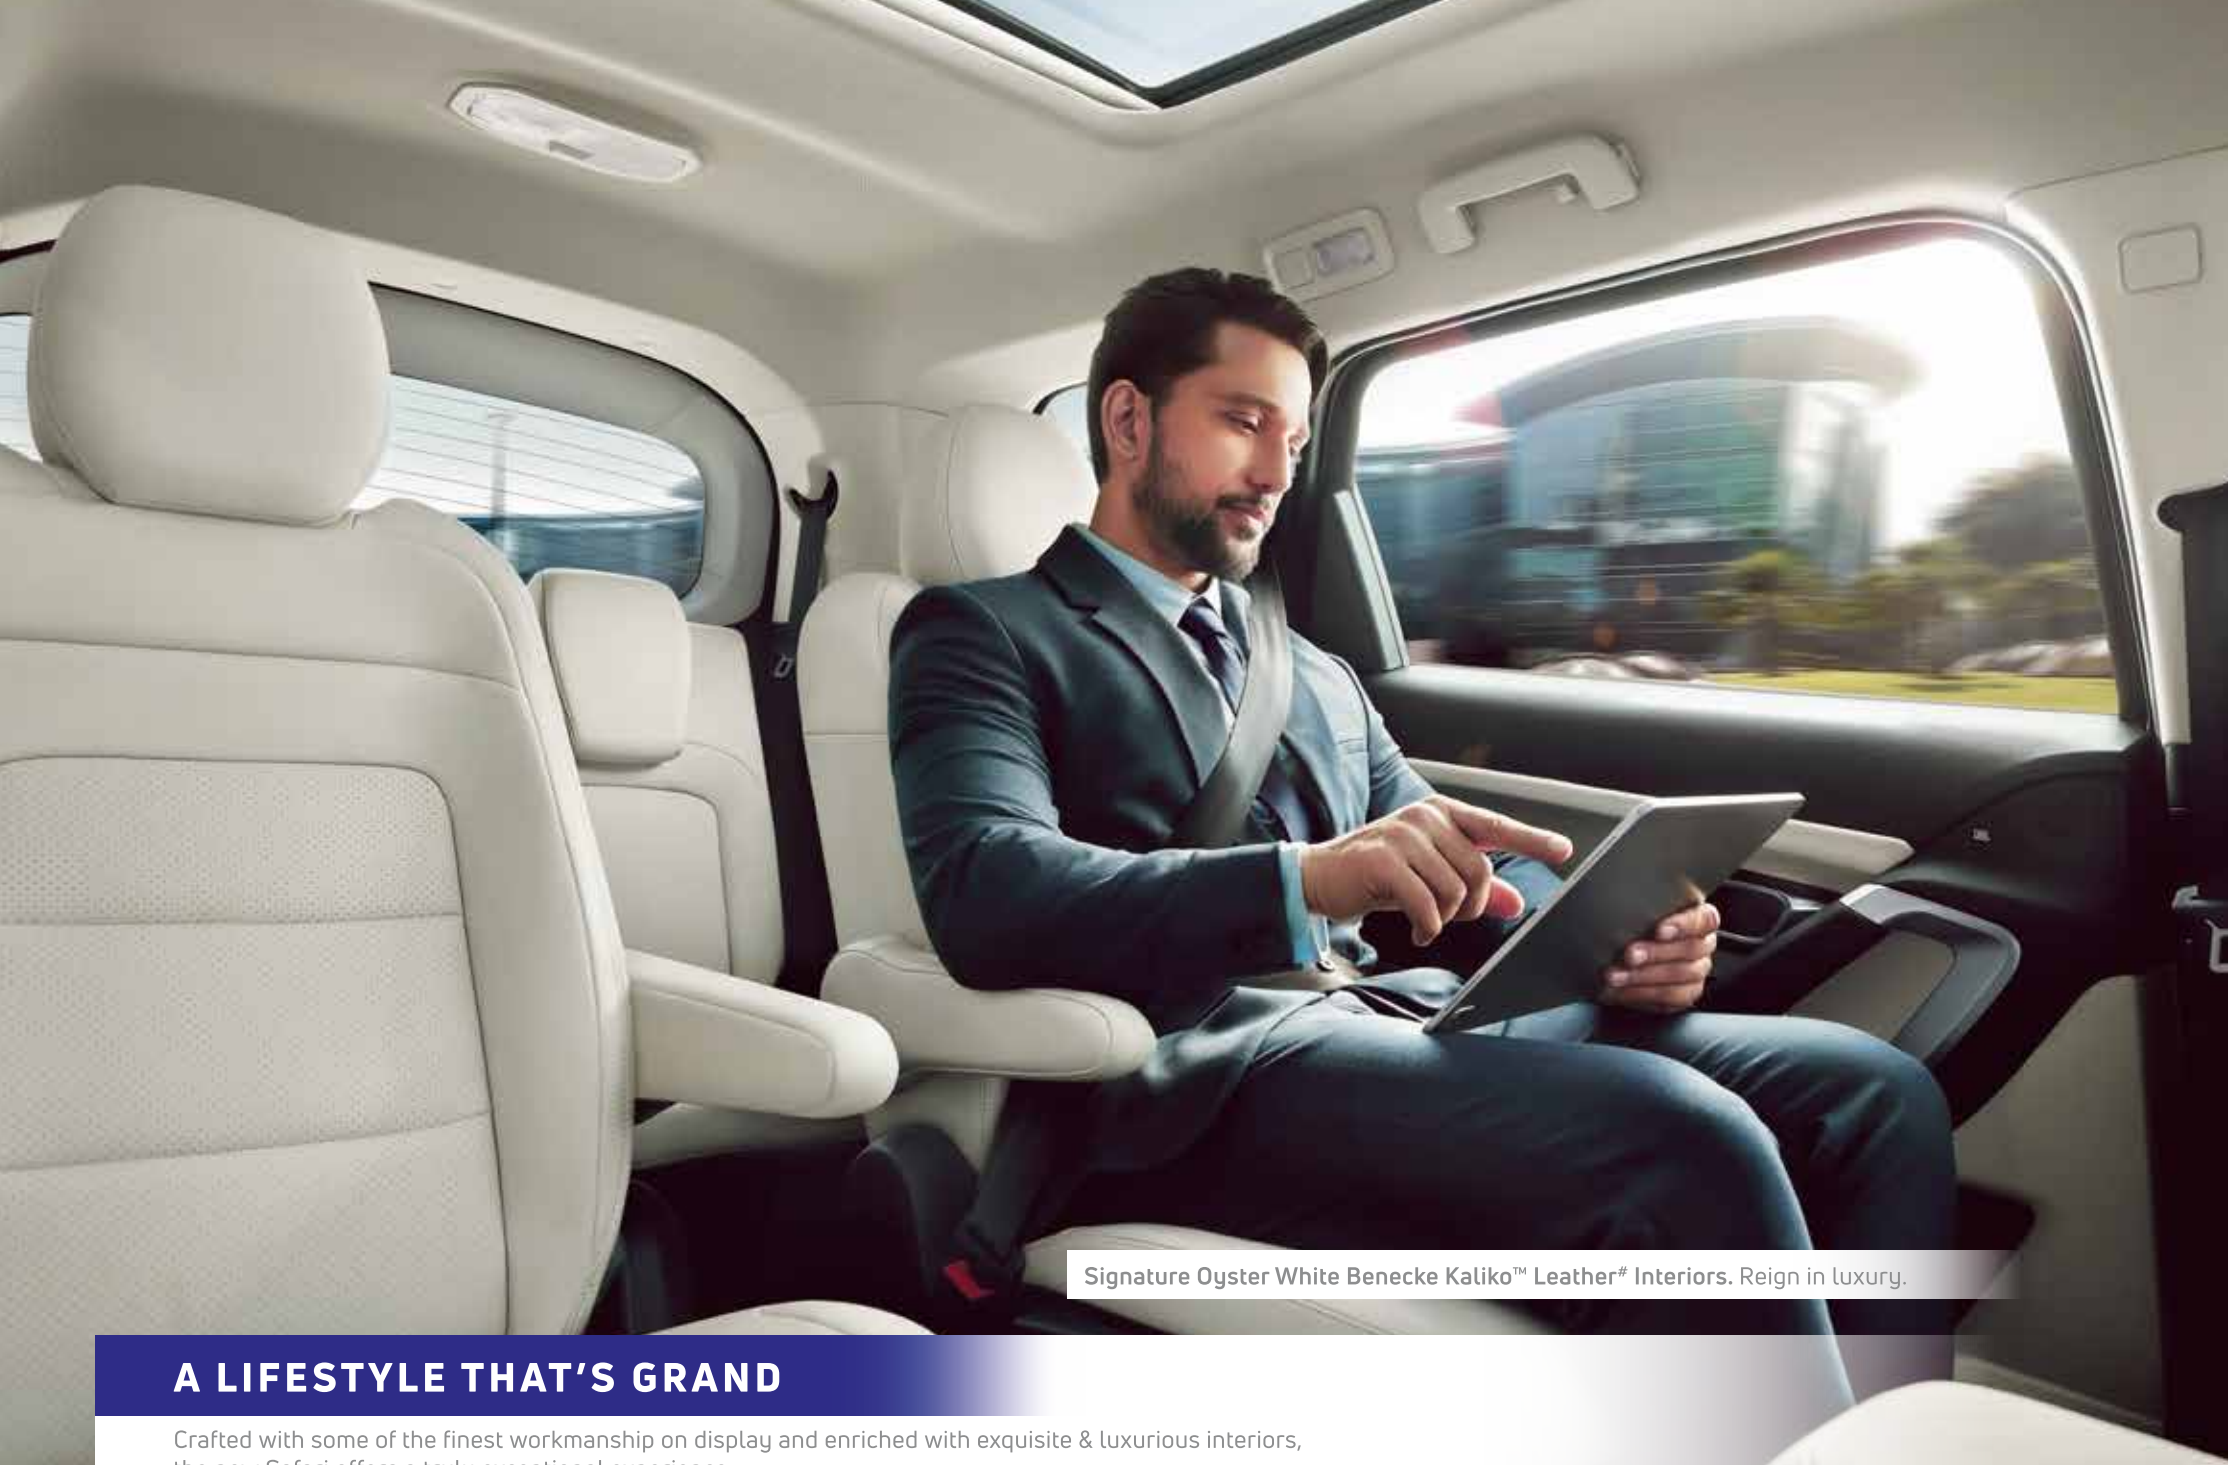

Signature Oyster White Benecke Kaliko™ Leather# Interiors. Reign in luxury.

A LIFESTYLE THAT'S GRAND

Crafted with some of the finest workmanship on display and enriched with exquisite & luxurious interiors, the new Safari offers a truly exceptional experience.