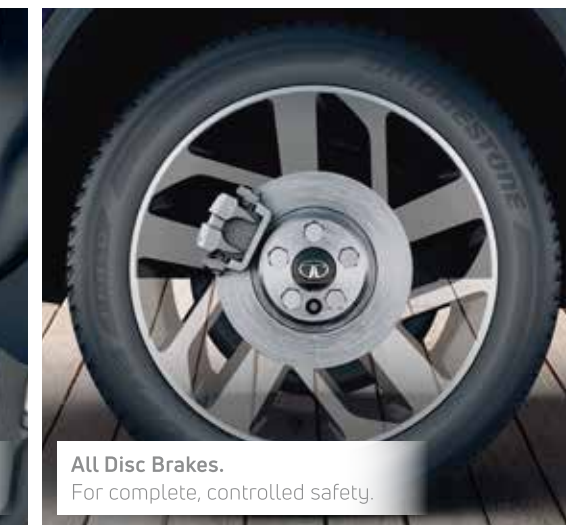

Electronic Parking Brake with Auto Hold.
The confidence to brake with ease across terrains.

Auto Dimming IRVM.
Glance back with clarity as you focus ahead.

All Disc Brakes.
For complete, controlled safety.