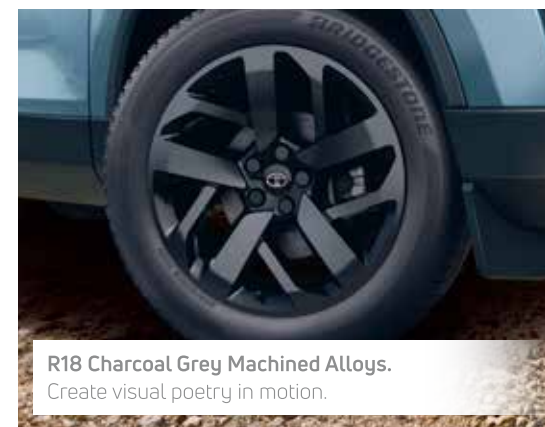

Signature Earthy Brown Interiors. Blend in with nature.

Piano Black Grille with Safari Mascot.
Sport a rugged yet suave look.

R18 Charcoal Grey Machined Alloys.
Create visual poetry in motion.