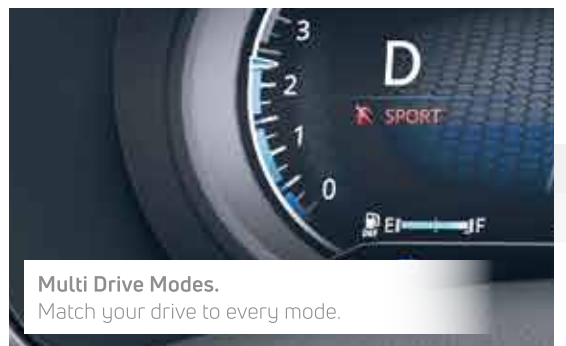

## PERFORMANCE THAT ELEVATES

Make every journey a breeze with an outstanding performance along with the refined ride and handling of the Safari.

6 Speed Automatic Transmission. For an effortless driving experience.

170 PS Kryotec Diesel Engine. Robust power for your SUV.

Advanced ESP Terrain Response Mode. Stay in control no matter the terrain.

Steering Wheel with Tilt & Telescopic Adjustment.

Multi Drive Modes. Match your drive to every mode.